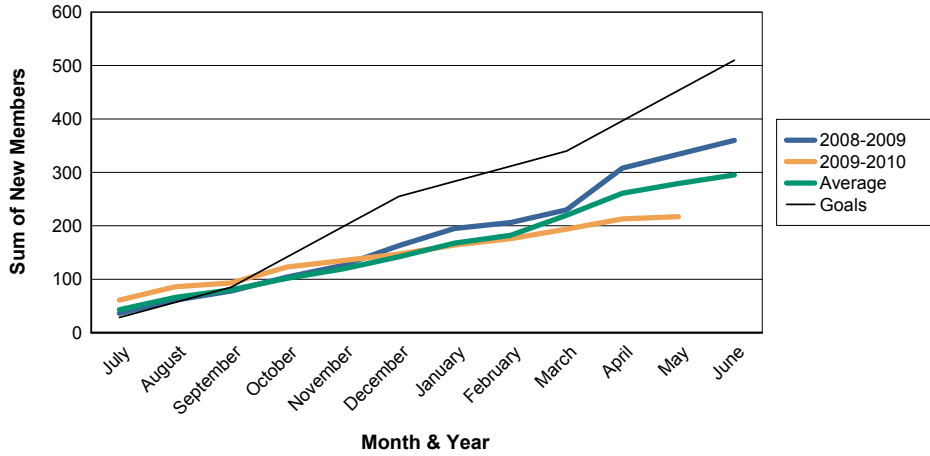

For District 334 B

Sum of Charter Members/ Month & Year

For District 334 B

3 Year Comparisons for GMT Constitutional Area 5

By GMT District

As of May 2010

Sum of New Members/ Month & Year

For District 334 B