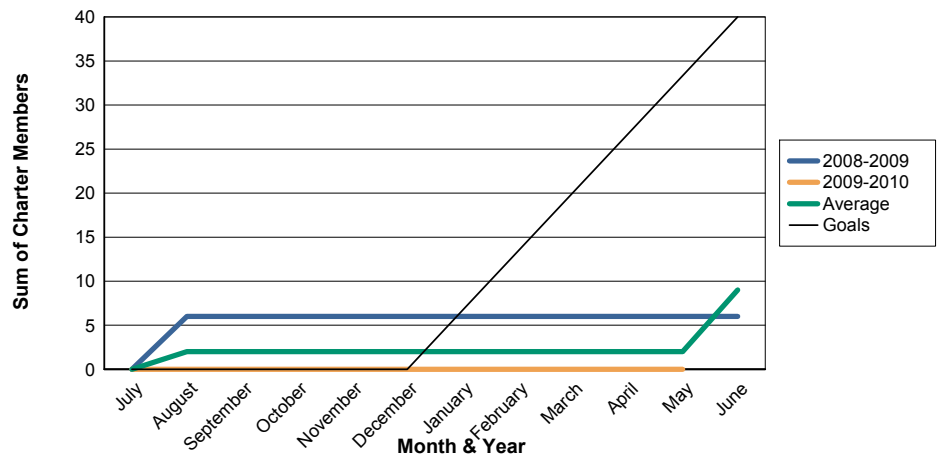

Sum of Charter Members/ Month & Year

For District 334 B