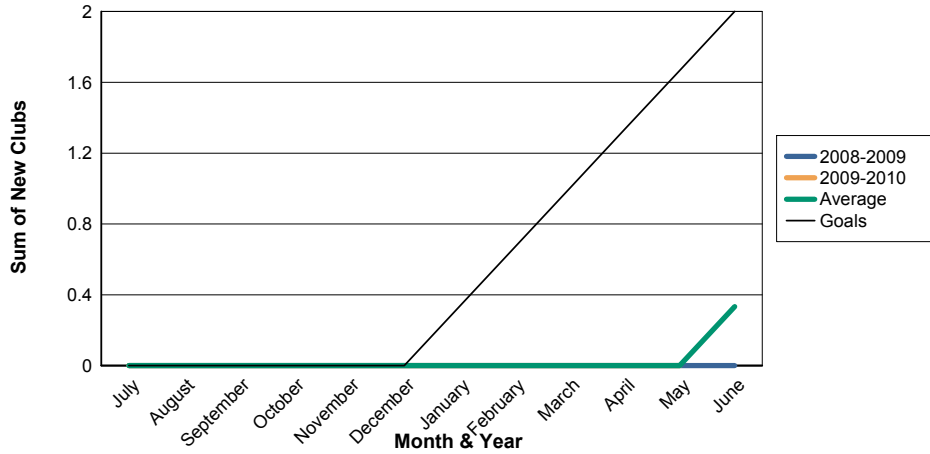

3 Year Comparisons for GMT Constitutional Area 5

By GMT District

As of May 2010

Sum of New Clubs/ Month & Year

For District 334 B

Sum of Dropped Clubs/ Month & Year

For District 334 B

Sum of Net Clubs/ Month & Year