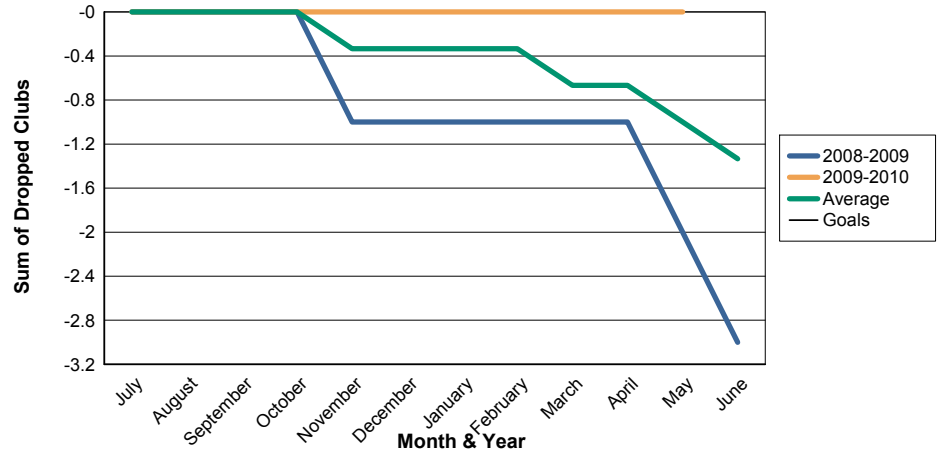

3 Year Comparisons for GMT Constitutional Area 5

By GMT District

As of May 2010

Sum of New Clubs/ Month & Year

For District 334 B

Sum of Dropped Clubs/ Month & Year

For District 334 B

Sum of Net Clubs/ Month & Year