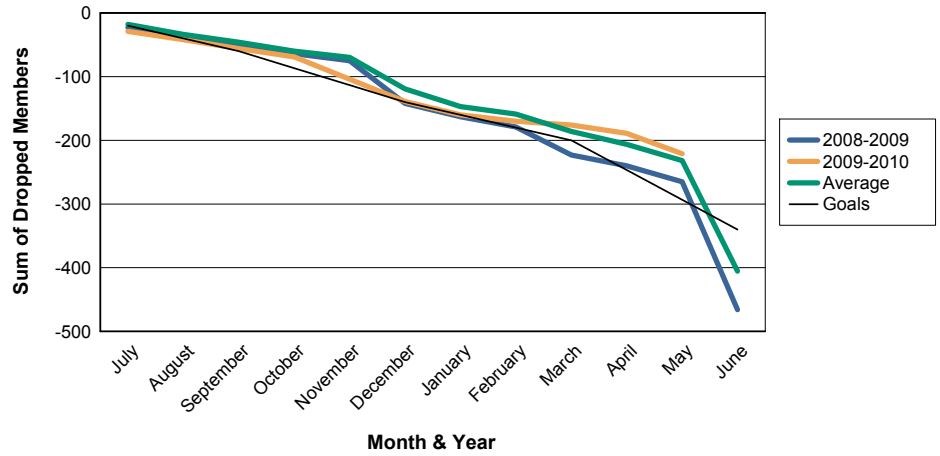

Sum of Dropped Members/ Month & Year

For District 334 B