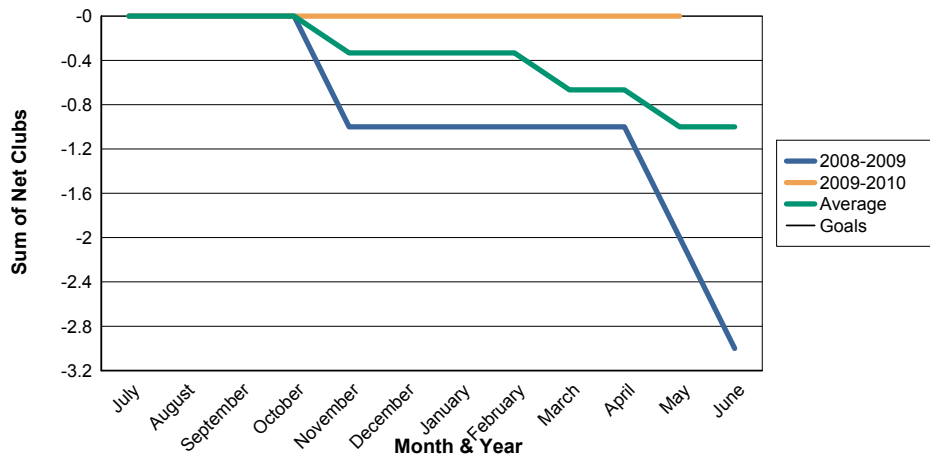

Sum of Net Clubs/ Month & Year

For District 334 B